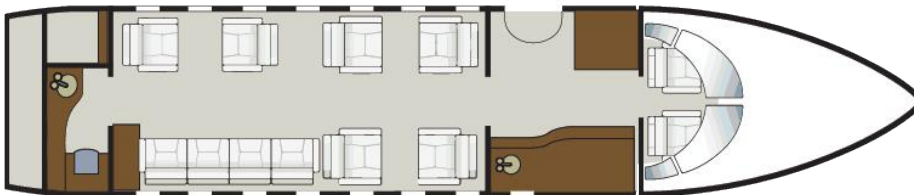

AIRCRAFT

Challenger 604

N437MC

CAPACITY: 10

FLIGHT TIME: 7.5 Hours

PERFORMANCE SPECS & LUXURY AMENITIES

JET CLASS	PASSENGER CAPACITY	FLIGHT TIME	YOM	YOR
Ultra Long Range	10	7.5 Hours	2002	2021

SEAT PLAN

CABIN HEIGHT	CABIN WIDTH
6'1"	8'2"
CABIN LENGTH	
28'5"	

DETAILS

AMENITIES

CABIN HOST	GALLEY	LAVATORY	WIFI	HEATING
Yes	Full	Enclosed	Yes	Convection Oven & Microwave
POWER	AIRSHOW	SAT PHONE	BEDS	PETS
Yes	Yes	Yes		Allowed