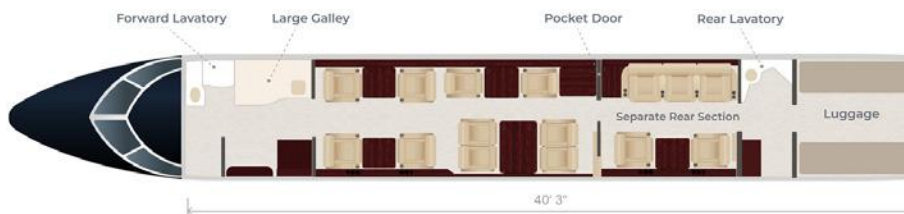

AIRCRAFT

Challenger 850

N100VE

CAPACITY: 15

FLIGHT TIME: 6.5 Hours

DETAILS

PERFORMANCE SPECS & LUXURY AMENITIES

| JET CLASS | PASSENGER CAPACITY | FLIGHT TIME | YOM | YOR |
|-----------|--------------------|-------------|------|------|
| Heavy | 15 | 6.5 Hours | 2012 | 2023 |

SEAT PLAN

| | |
|--------------|-------------|
| CABIN HEIGHT | CABIN WIDTH |
| 6'1" | 8'2" |
| CABIN LENGTH | |
| 48'5" | |

AMENITIES

| | | | | |
|------------|---------|-----------|------------------|-----------|
| CABIN HOST | GALLEY | LAVATORY | WIFI | HEATING |
| Yes | Full | Enclosed | Yes | Microwave |
| POWER | AIRSHOW | SAT PHONE | COFFEE POT | PETS |
| Yes | Yes | Yes | Espresso Machine | Allowed |