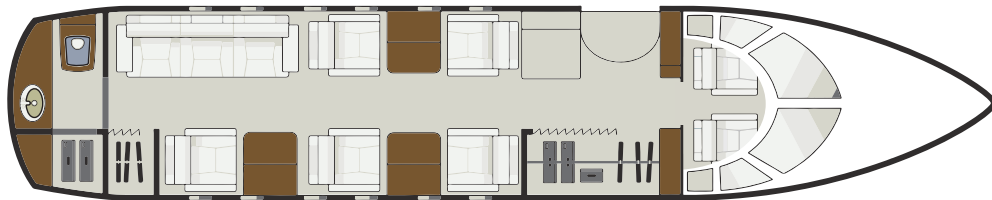

CIRRUS AVIATION

HAWKER 900XP

N900XG

Mid
JET TYPE

5 ft 7 in
CABIN HEIGHT

6 Hours
FLIGHT TIME

Up to 9 (Includes Belted Lav)
PASSENGER CAPACITY

6 ft 0 in
CABIN WIDTH

Enclosed Lavatory
Domestic WiFi
Partial Galley
AMENITIES

2008/2021
YOM/YOR

23 ft 0 in
CABIN LENGTH

CIRRUS AVIATION