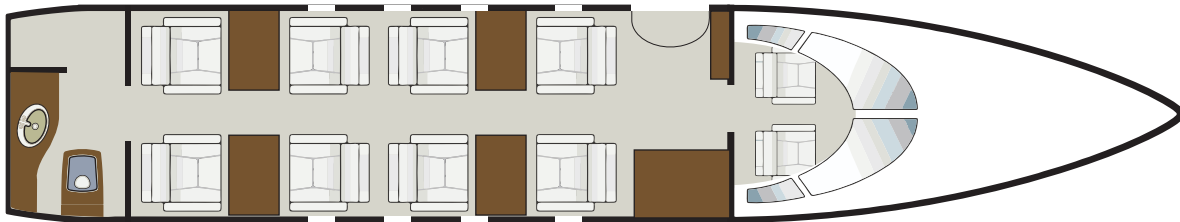

CIRRUS AVIATION

LEARJET 45XR

N796JH

Super Light
JET TYPE

Up to 9 (Includes Belted Lav)
PASSENGER CAPACITY

2005/2022
YOM/YOR

4 ft 11 in
CABIN HEIGHT

5 ft 1 in
CABIN WIDTH

19 ft 9 in
CABIN LENGTH

4.5 Hours
FLIGHT TIME

Enclosed Lavatory
Domestic WiFi
Partial Galley
AMENITIES