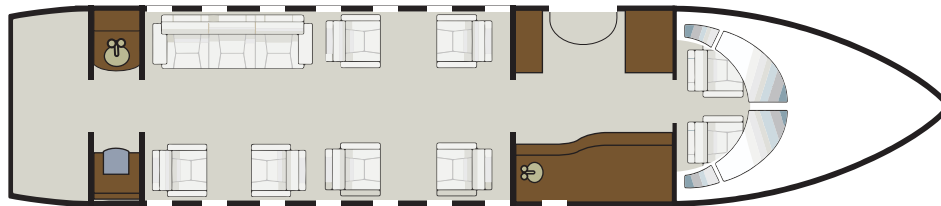

# CHALLENGER 300

N753RP

Super Mid  
JET TYPE

Up to 9  
PASSENGER CAPACITY

2012/2022  
YOM/YOR

6 ft 1 in  
CABIN HEIGHT

7 ft 2 in  
CABIN WIDTH

28 ft 7 in  
CABIN LENGTH

6.5 Hours  
FLIGHT TIME

Enclosed Lavatory  
Domestic WiFi  
Full Galley  
AMENITIES

CIRRUS AVIATION