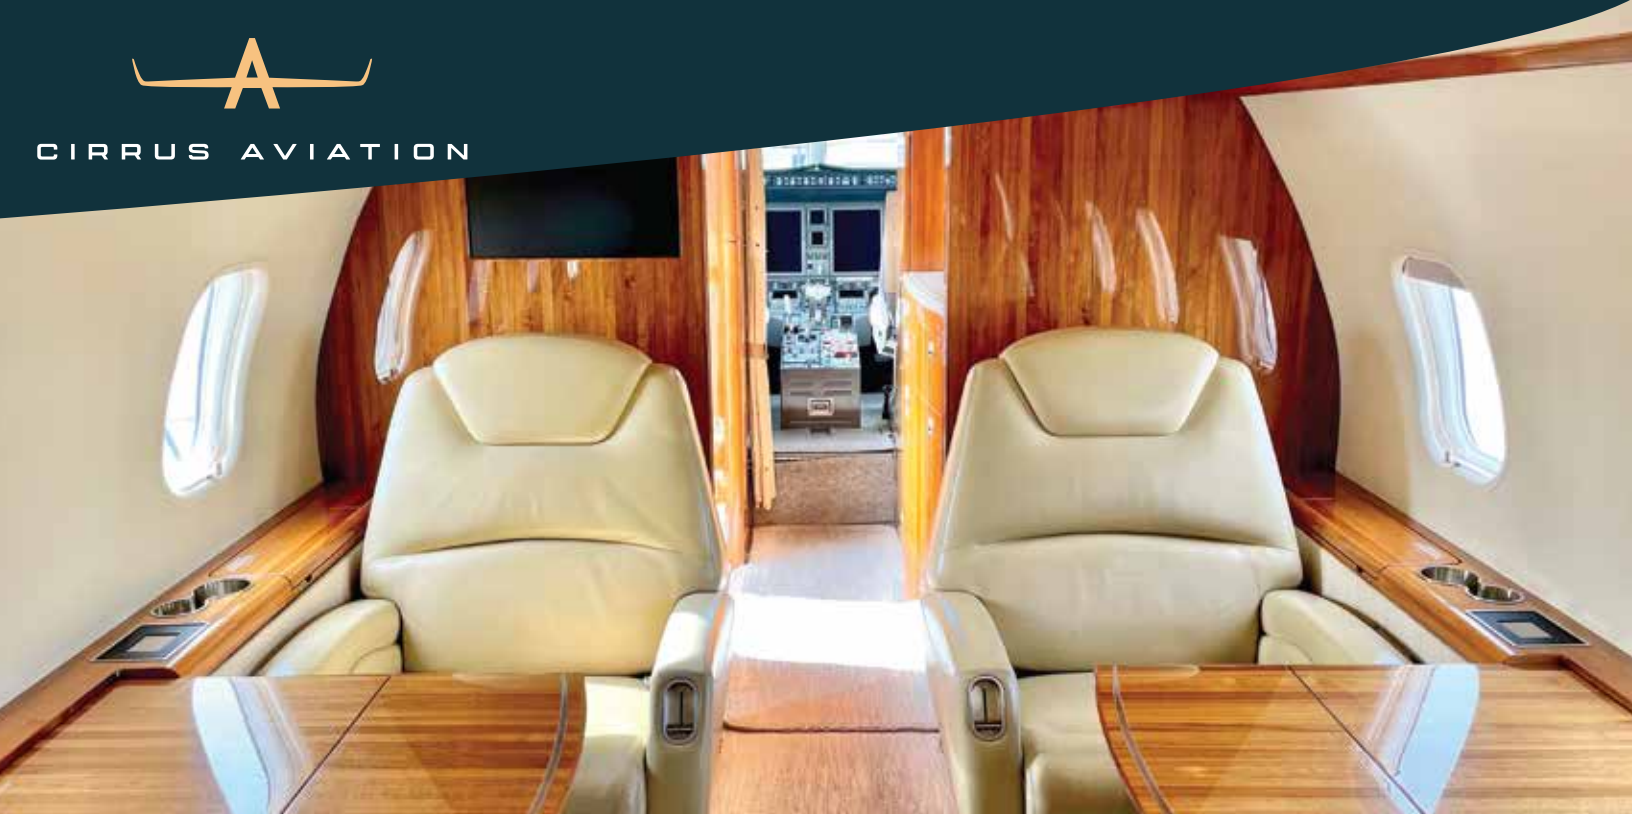

# CHALLENGER 300

N753RP

Super Mid  
JET TYPE

Up to 9  
PASSENGER CAPACITY

2012/2022  
YOM/YOR

6 ft 1 in  
CABIN HEIGHT

7 ft 2 in  
CABIN WIDTH

28 ft 7 in  
CABIN LENGTH

6.5 Hours  
FLIGHT TIME

Enclosed Lavatory  
Domestic WiFi  
Full Galley  
AMENITIES

CIRRUS AVIATION