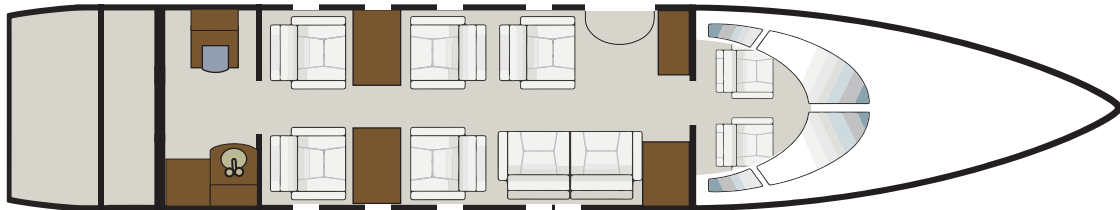

CIRRUS AVIATION

LEARJET 60XR N60LV

Mid
JET TYPE

Up to 8 (Includes Belted Lav)
PASSENGER CAPACITY

2011/2022
YOM/YOR

5 ft 7 in
CABIN HEIGHT

5 ft 1 in
CABIN WIDTH

17 ft 8 in
CABIN LENGTH

5.5 Hours
FLIGHT TIME

Enclosed Lavatory
Partial Galley
AMENITIES