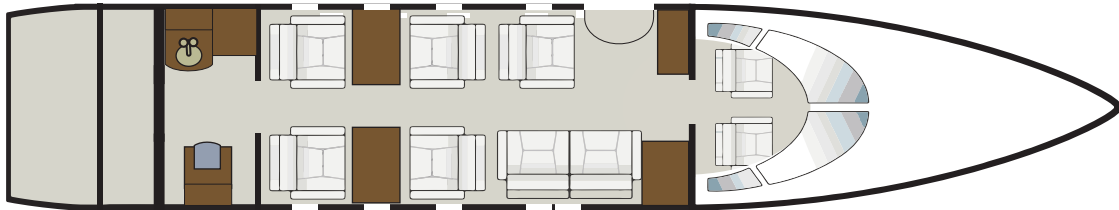

CIRRUS AVIATION

LEARJET 60

N570RR

Mid
JET TYPE

Up to 8 (Includes Belted Lav)
PASSENGER CAPACITY

1999/2017
YOM/YOR

5 ft 7 in
CABIN HEIGHT

5 ft 1 in
CABIN WIDTH

17 ft 8 in
CABIN LENGTH

5.5 Hours
FLIGHT TIME

Domestic WiFi
Partial Galley
AMENITIES