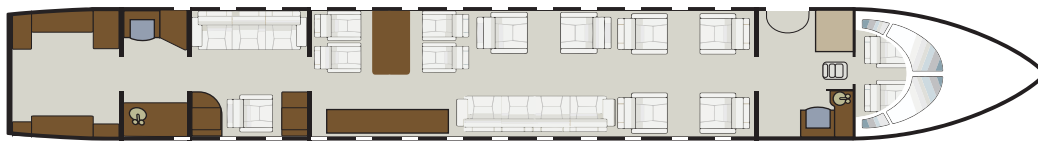

CIRRUS AVIATION

GULFSTREAM 550

N550EW

Ultra Long Range
JET TYPE

Up to 18
PASSENGER CAPACITY

2006/2022
YOM/YOR

6 ft 2 in
CABIN HEIGHT

7 ft
CABIN WIDTH

43 ft
CABIN LENGTH

13 Hours
FLIGHT TIME

Cabin Host
Domestic & International Satellite WiFi
Full Galley
AMENITIES

CIRRUS AVIATION

+1 (702) 448-2366 | cirrusav.com | sales@cirrusav.com