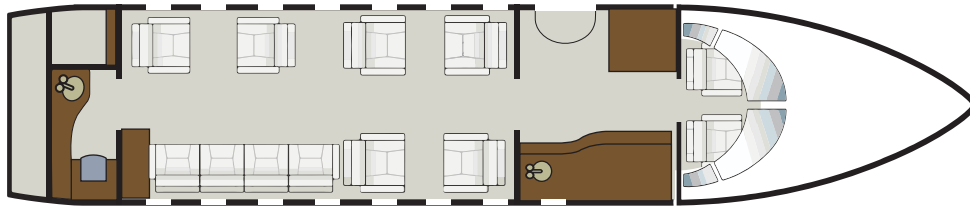

CIRRUS AVIATION

CHALLENGER 604

N437MC

Heavy
JET TYPE

Up to 10
PASSENGER CAPACITY

2002/2021
YOM/YOR

6 ft 1 in
CABIN HEIGHT

8 ft 2 in
CABIN WIDTH

28 ft 5 in
CABIN LENGTH

7.5 Hours
FLIGHT TIME

Cabin Host
Domestic WiFi
Full Galley
AMENITIES