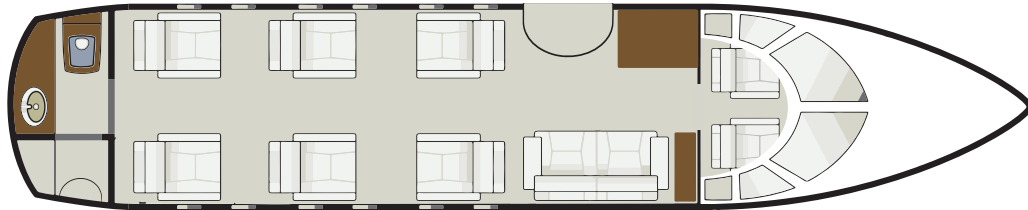

CIRRUS AVIATION

CITATION CJ4

N372CZ

Light
JET TYPE

Up to 9 (Includes Belted Lav)
PASSENGER CAPACITY

2022/2023
YOM/YOR

4 ft 9 in
CABIN HEIGHT

4 ft 10 in
CABIN WIDTH

17 ft 4 in
CABIN LENGTH

3.5 Hours
FLIGHT TIME

Enclosed Lavatory
Domestic WiFi
Partial Galley
AMENITIES