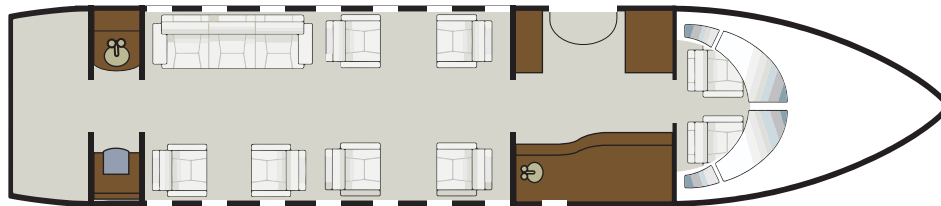

CIRRUS AVIATION

CHALLENGER 300

N286MH

Super Mid
JET TYPE

Up to 10 (Includes Belted Lav)
PASSENGER CAPACITY

2013/2019
YOM/YOR

6 ft 1 in
CABIN HEIGHT

7 ft 2 in
CABIN WIDTH

28 ft 7 in
CABIN LENGTH

6.5 Hours
FLIGHT TIME

Enclosed Lavatory
Domestic WiFi
Partial Galley
AMENITIES