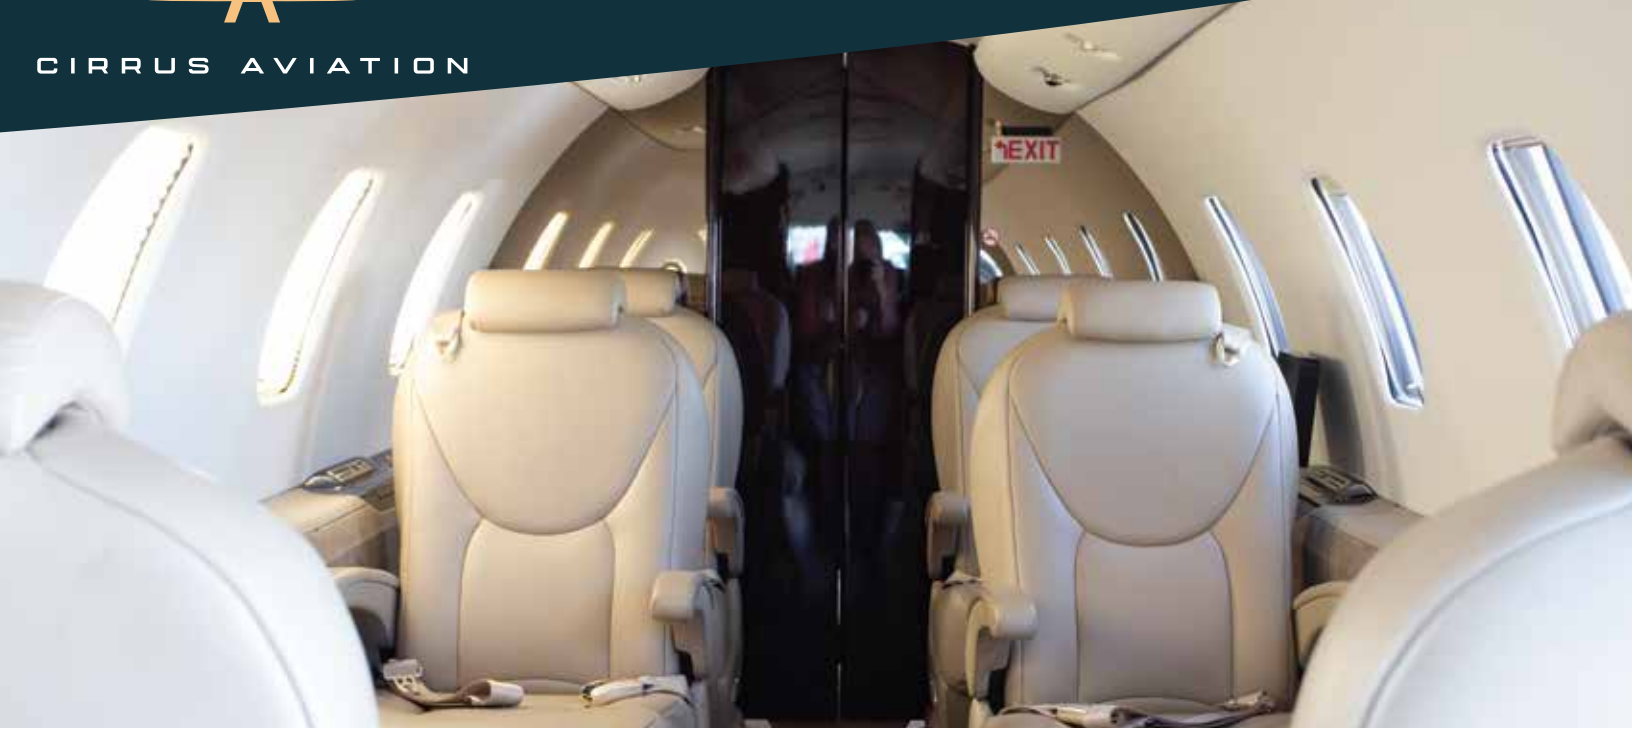

# CITATION XLS

N245DJ

Mid  
JET TYPE

Up to 9 (Includes Belted Lav)  
PASSENGER CAPACITY

2006/2017  
YOM/YOR

5 ft 7in  
CABIN HEIGHT

5 ft 5 in  
CABIN WIDTH

18 ft 6 in  
CABIN LENGTH

4.5 Hours  
FLIGHT TIME

Enclosed Lavatory  
Domestic WiFi  
Partial Galley  
AMENITIES