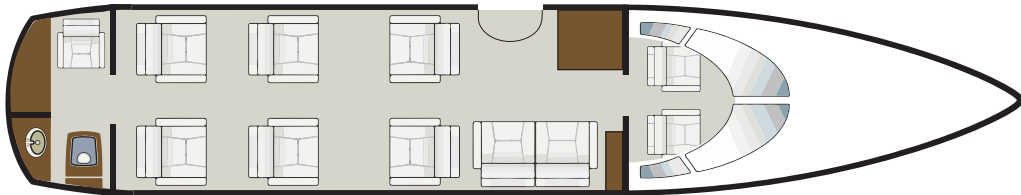

# CITATION XLS

N245DJ

Mid  
JET TYPE

Up to 9 (Includes Belted Lav)  
PASSENGER CAPACITY

2006/2017  
YOM/YOR

5 ft 7in  
CABIN HEIGHT

5 ft 5 in  
CABIN WIDTH

18 ft 6 in  
CABIN LENGTH

4.5 Hours  
FLIGHT TIME

Enclosed Lavatory  
Domestic WiFi  
Partial Galley  
AMENITIES