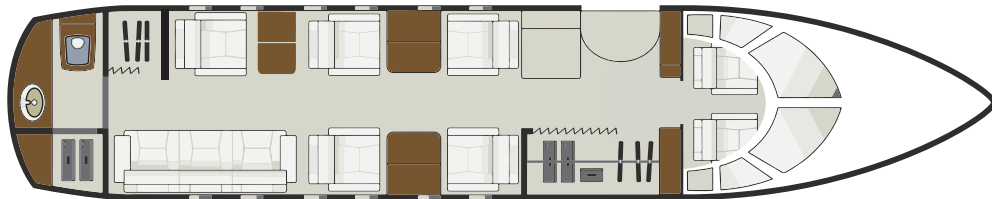

CIRRUS AVIATION

HAWKER 850XPI

N1811S

Mid
JET TYPE

Up to 9 (Includes Belted Lav)
PASSENGER CAPACITY

2005/2018
YOM/YOR

5 ft 7 in
CABIN HEIGHT

6 ft 0 in
CABIN WIDTH

23 ft 0 in
CABIN LENGTH

6 Hours
FLIGHT TIME

Enclosed Lavatory
Domestic WiFi
Partial Galley
AMENITIES

CIRRUS AVIATION